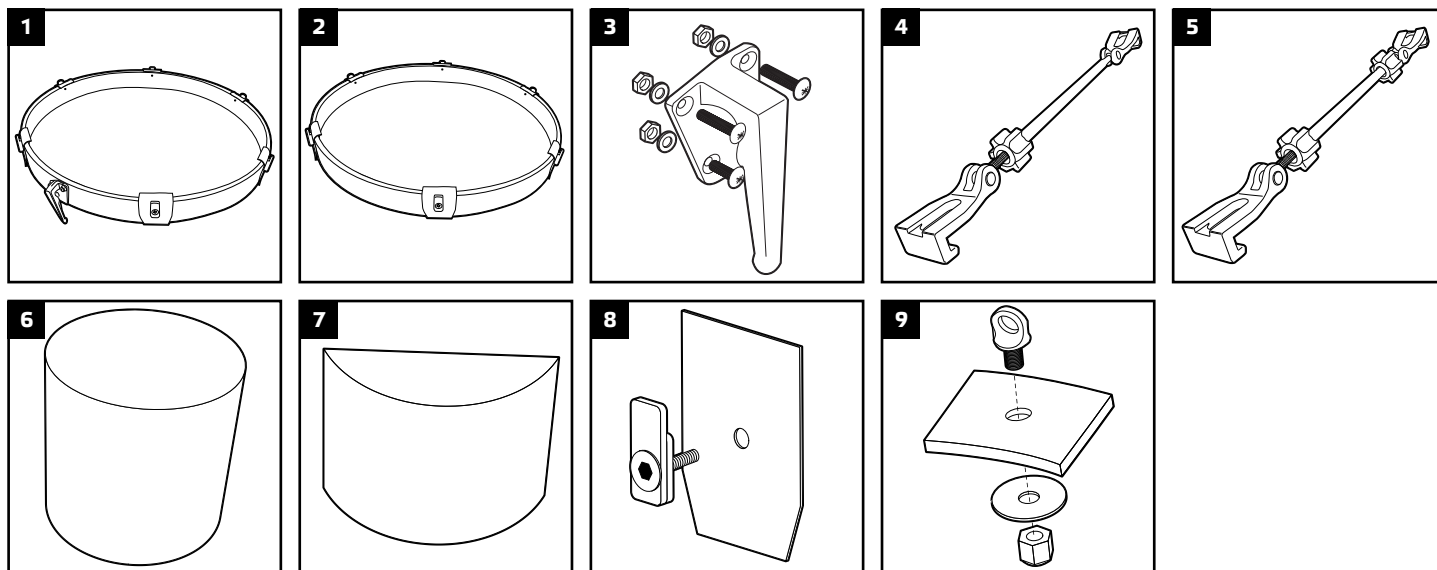

# Professional Series

Tenor and Bass Drums

**Premier**<sup>®</sup>

Ref.	Part Number	Description	Quantity per Pack
<b>TENOR DRUMS</b>			
1	3972/14/T	14" Professional Series Tenor Top Hoop	1
	3972/15/T	15" Professional Series Tenor Top Hoop	1
	3972/16/T	16" Professional Series Tenor Top Hoop	1
	3972/18/T	18" Professional Series Tenor Top Hoop	1
	3972/20/T	20" Professional Series Tenor Top Hoop	1
	3972/22/T	22" Professional Series Tenor Top Hoop	1
	3972/24/T	24" Professional Series Tenor Top Hoop	1
2	3972/14/B	14" Professional Series Tenor Bottom Hoop	1
	3972/15/B	15" Professional Series Tenor Bottom Hoop	1
	3972/16/B	16" Professional Series Tenor Bottom Hoop	1
	3972/18/B	18" Professional Series Tenor Bottom Hoop	1
	3972/20/B	20" Professional Series Tenor Bottom Hoop	1
	3972/22/B	22" Professional Series Tenor Bottom Hoop	1
	3972/24/B	24" Professional Series Tenor Bottom Hoop	1
3	97/25	Traditional Carry Hook	1
4	3974/02/SLV	Professional Series 12" Tenor Turnbuckle	1
	3974/04/SLV	Professional Series 14" Tenor Turnbuckle	1
6	3973/T	Professional Series Tenor Foam Dampers	10
8	3972/01	Professional Series Hoop Locator Clip	5
<b>BASS DRUMS</b>			
2	3972/26	26" Professional Series Bass Hoop	2
	3972/28	28" Professional Series Bass Hoop	2
	3972/30	30" Professional Series Bass Hoop	1
5	3974/12/SLV	Professional Series 12" Bass Turnbuckle	1
	3974/14/SLV	Professional Series 14" Bass Turnbuckle	1
	3974/16/SLV	Professional Series 16" Bass Turnbuckle	1
	3974/18/SLV	Professional Series 18" Bass Turnbuckle	1
7	3973/B	Professional Series Bass Foam Dampers	10
8	3972/01	Professional Series Hoop Locator Clip	5
9	901/01	Bass Drum Carry Eye	3